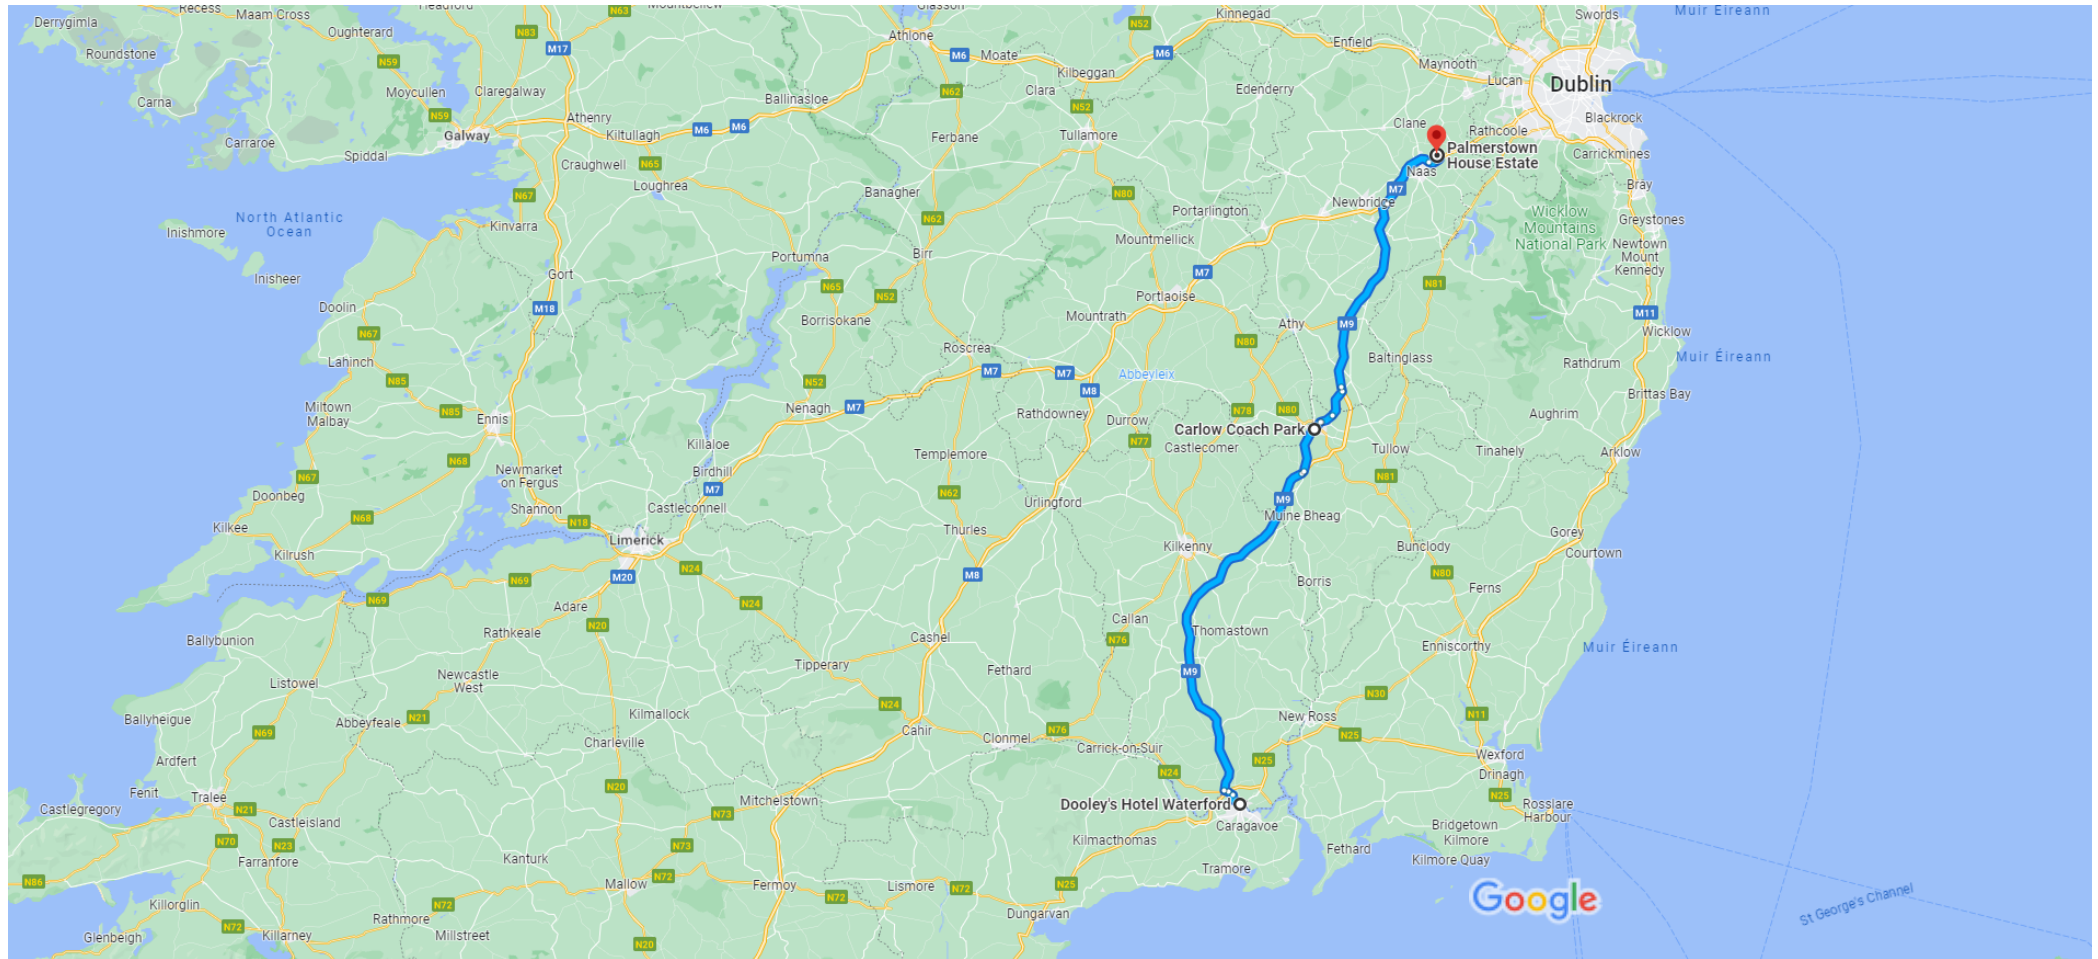

# Dooley's Hotel Waterford, 30 Merchants Quay, Waterford, X91 P86C to Palmerstown House Estate, Palmerstown House, Estate, Naas, Co. Kildare, W91 FK10

Drive 136 km, 1 hr 30 min

Map data ©2023 20 km

via M9

1 hr 30 min

1 hr 30 min without traffic

136 km

**⚠ This route has restricted usage or private roads.**