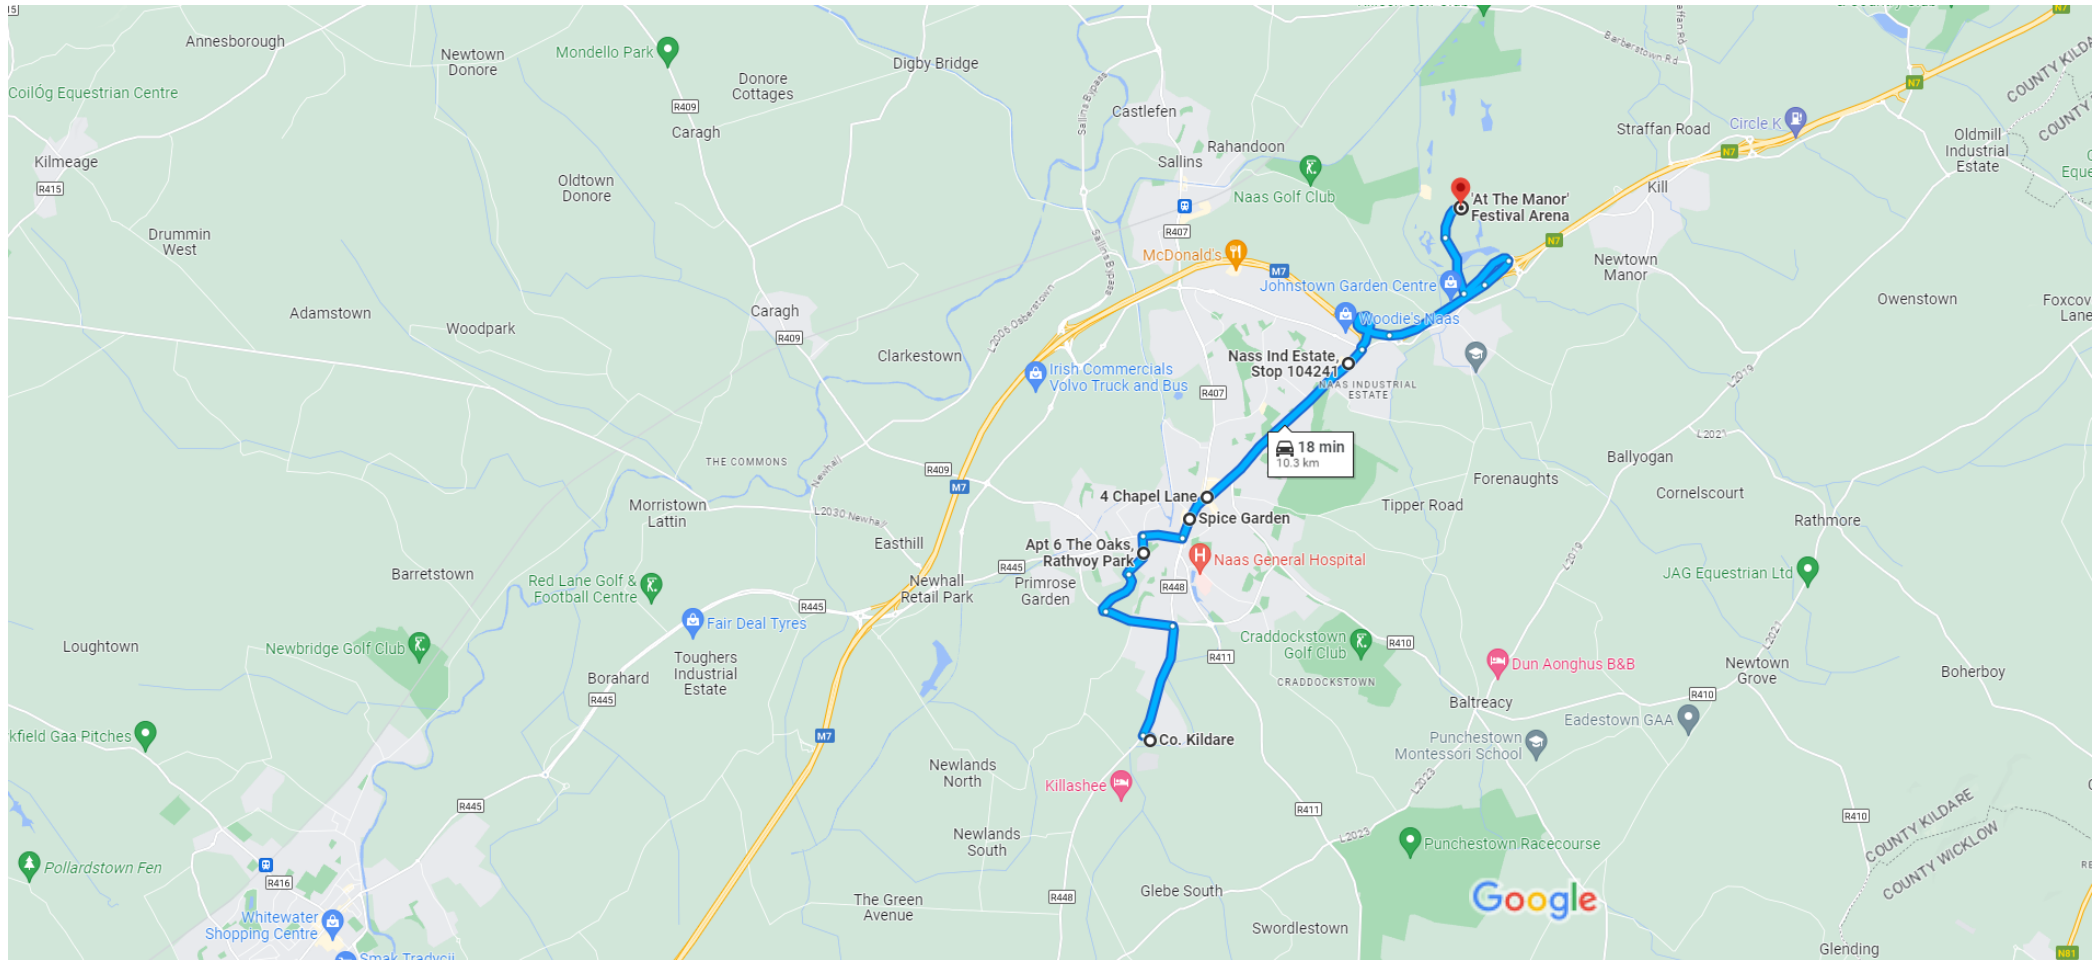

# Killashee, Co. Kildare to 'At The Manor' Festival Arena, Palmerstown House, Estate, Johnstown, Co. Kildare, W91 FK10

Drive 10.3 km, 18 min

Map data ©2023 1 km

**via R448 and John Devoy Rd 18 min**

18 min without traffic 10.3 km

**⚠ This route has restricted usage or private roads.**