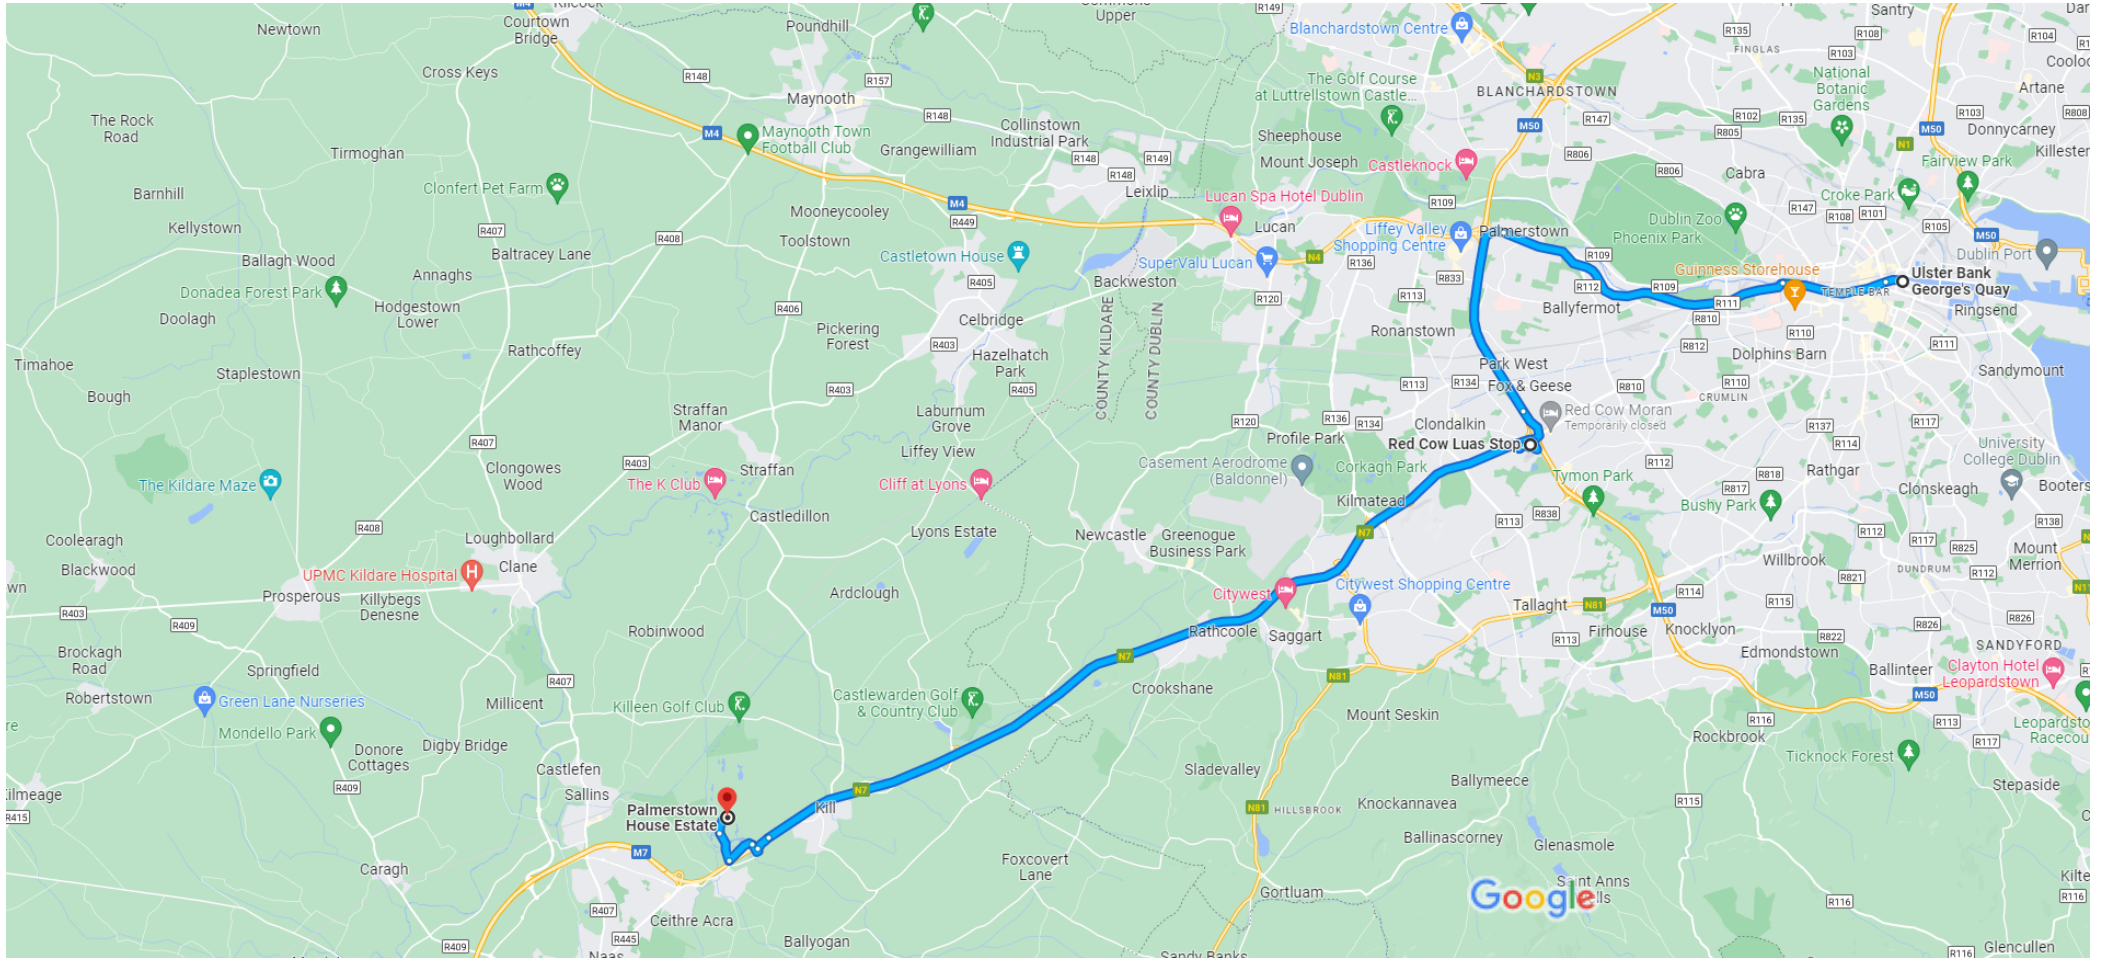

# Ulster Bank George's Quay, Dublin to Palmerstown House Estate, Palmerstown House, Estate, Naas, Co. Kildare, W91 FK10

Drive 36.1 km, 43 min

Map data ©2023 Google 2 km

via R148

43 min

43 min without traffic

36.1 km

**⚠ This route has restricted usage or private roads.**