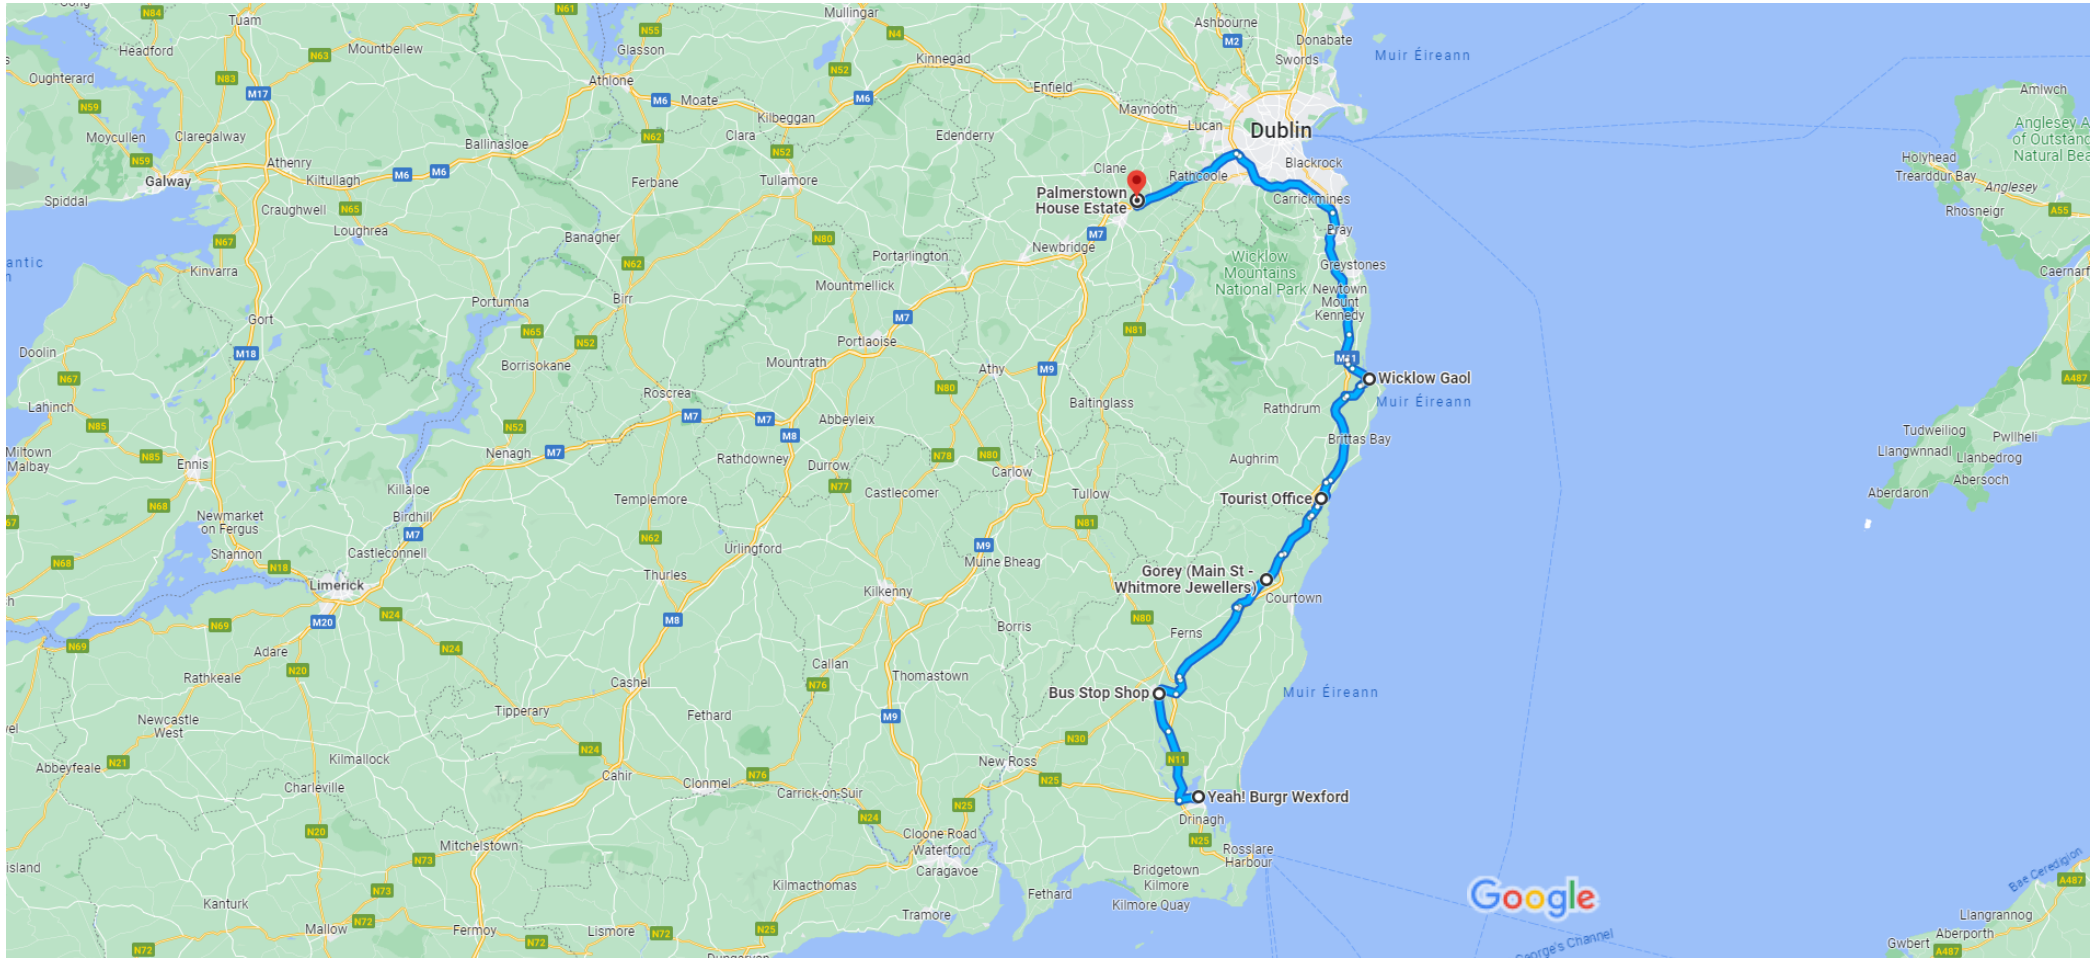

Yeah! B McGr Wexford, Redmond Square, Ferrybank South, Wexford to Palmerstown House Estate, Palmerstown House, Estate, Naas, Co. Kildare, W91 FK10

Drive 172 km, 2 hr 25 min

Map data ©2023 Google 20 km

via N11 and R772 2 hr 25 min

2 hr 25 min without traffic 172 km

⚠ This route has restricted usage or private roads.